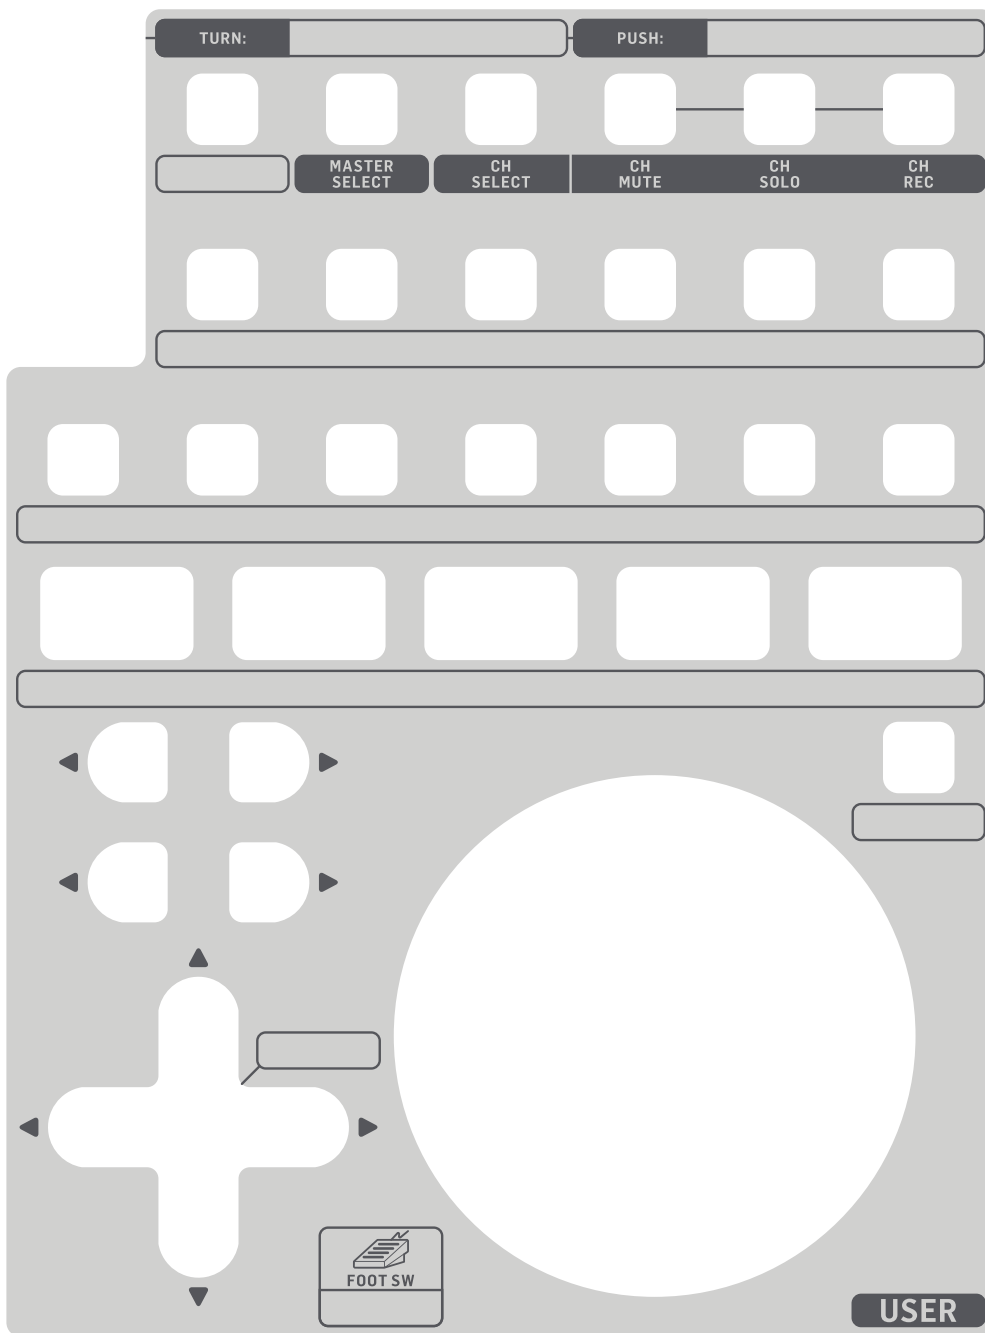

X-TOUCH ONE OVERLAY USER