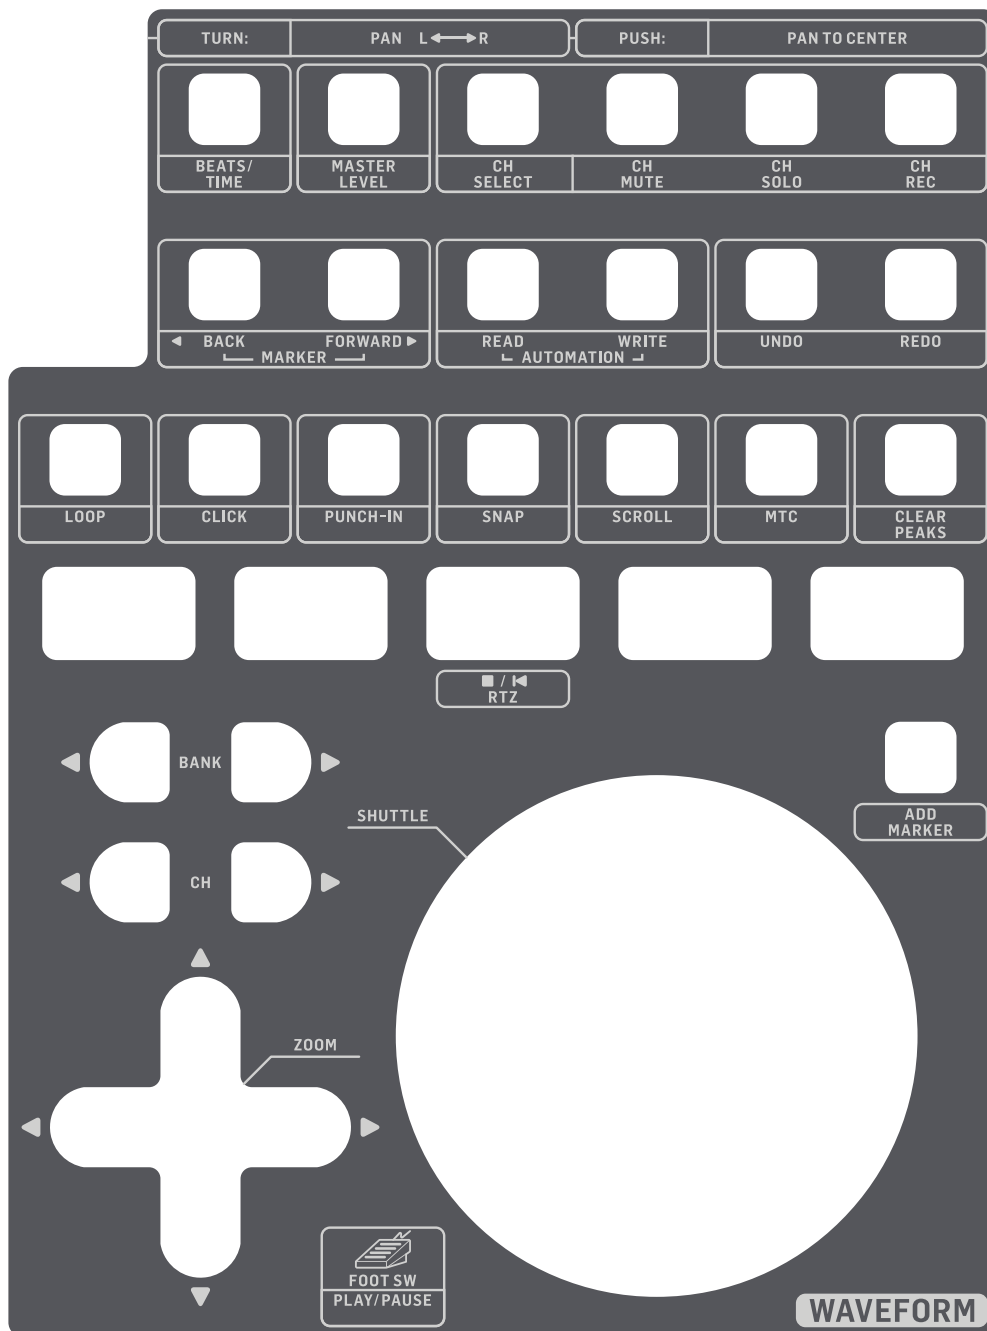

X-TOUCH ONE OVERLAY WAVEFORM