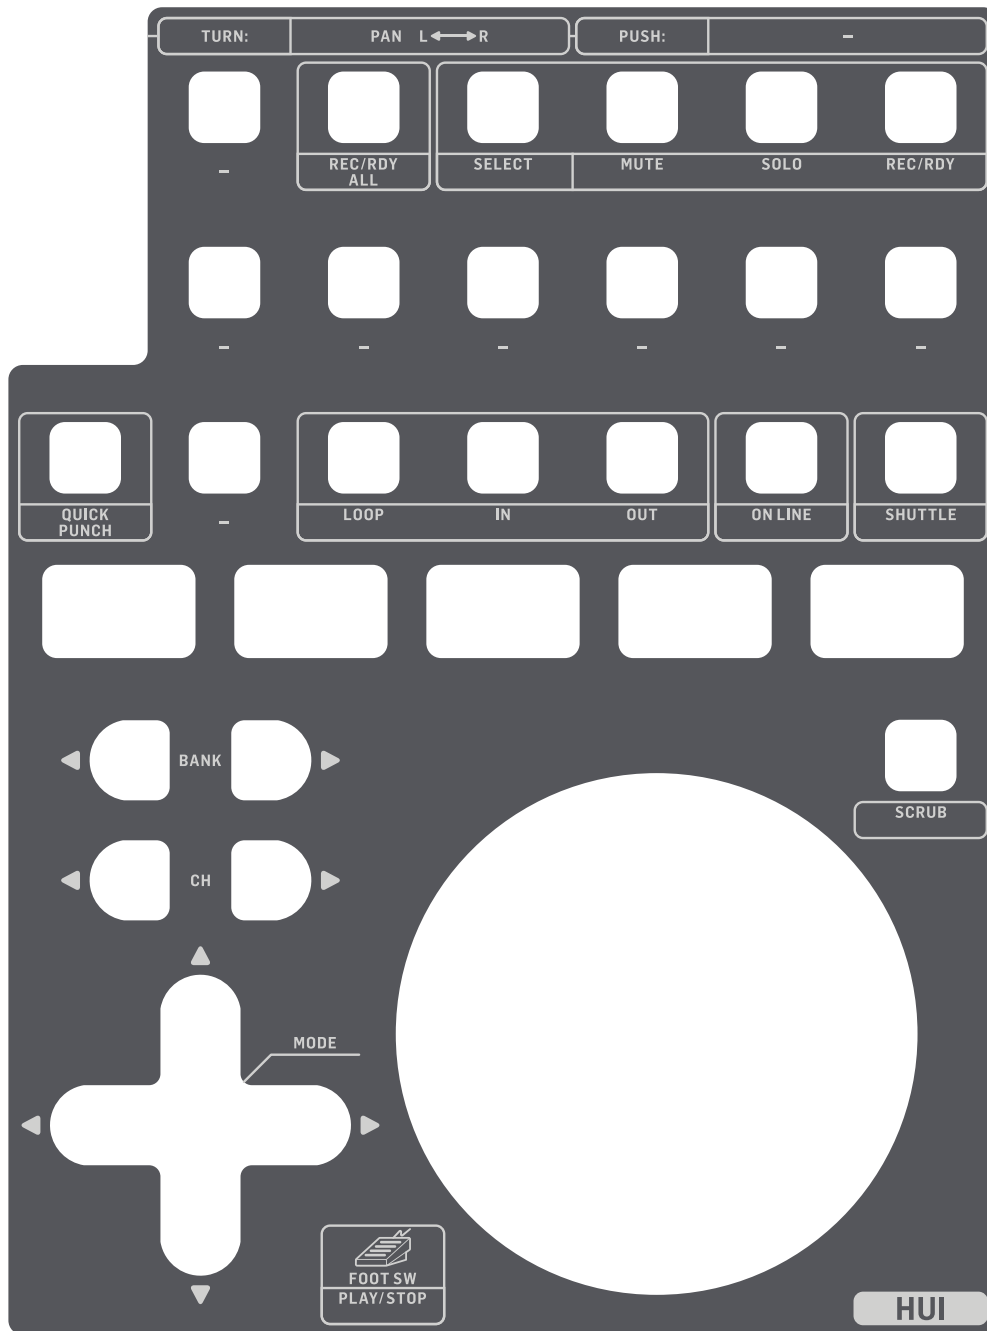

X-TOUCH ONE OVERLAY HUI