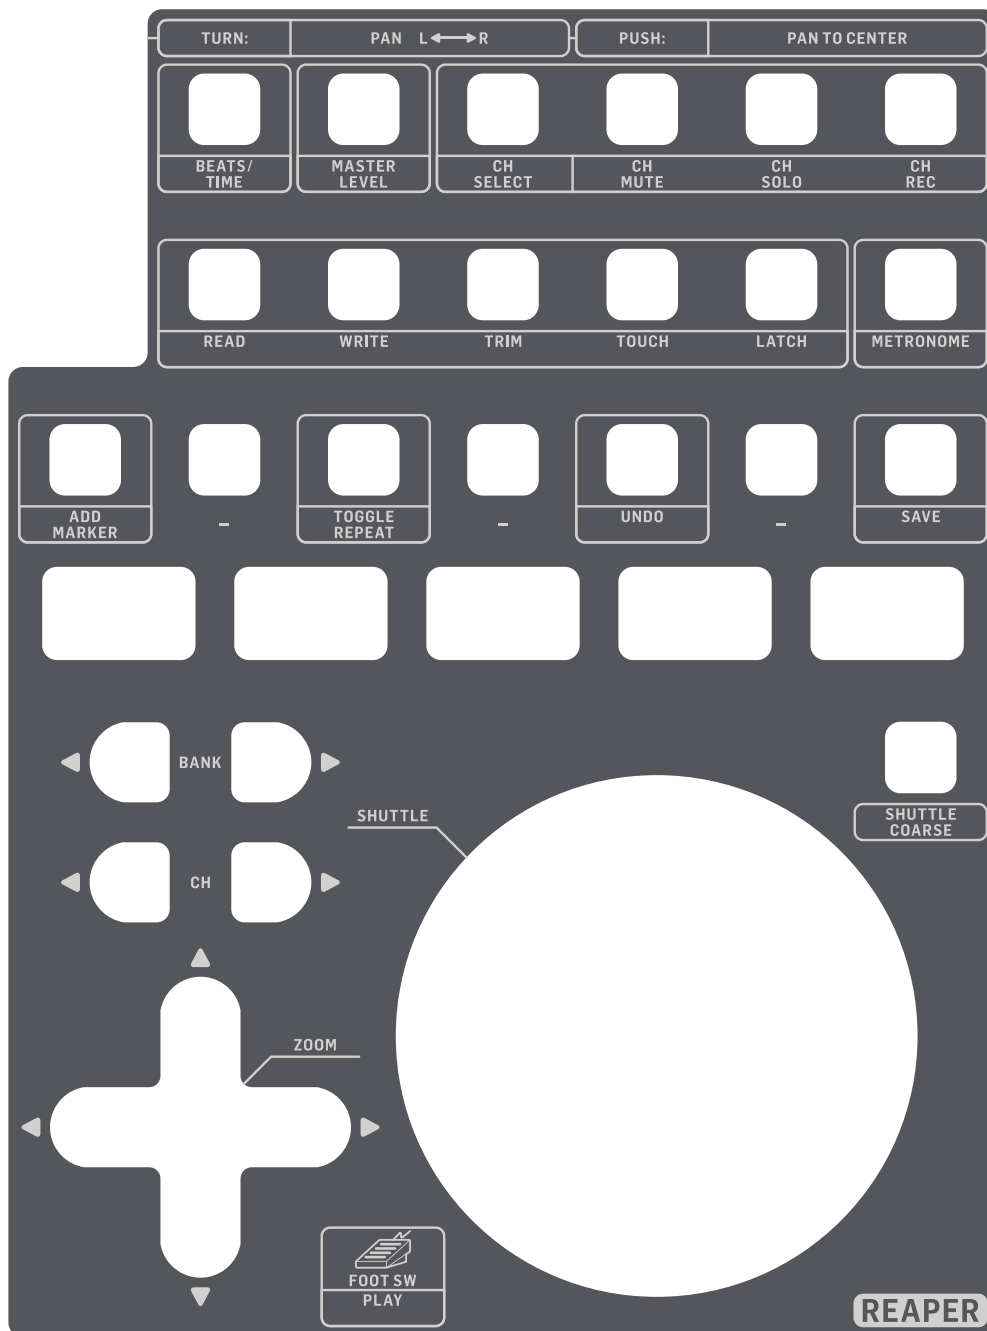

X-TOUCH ONE OVERLAY REAPER