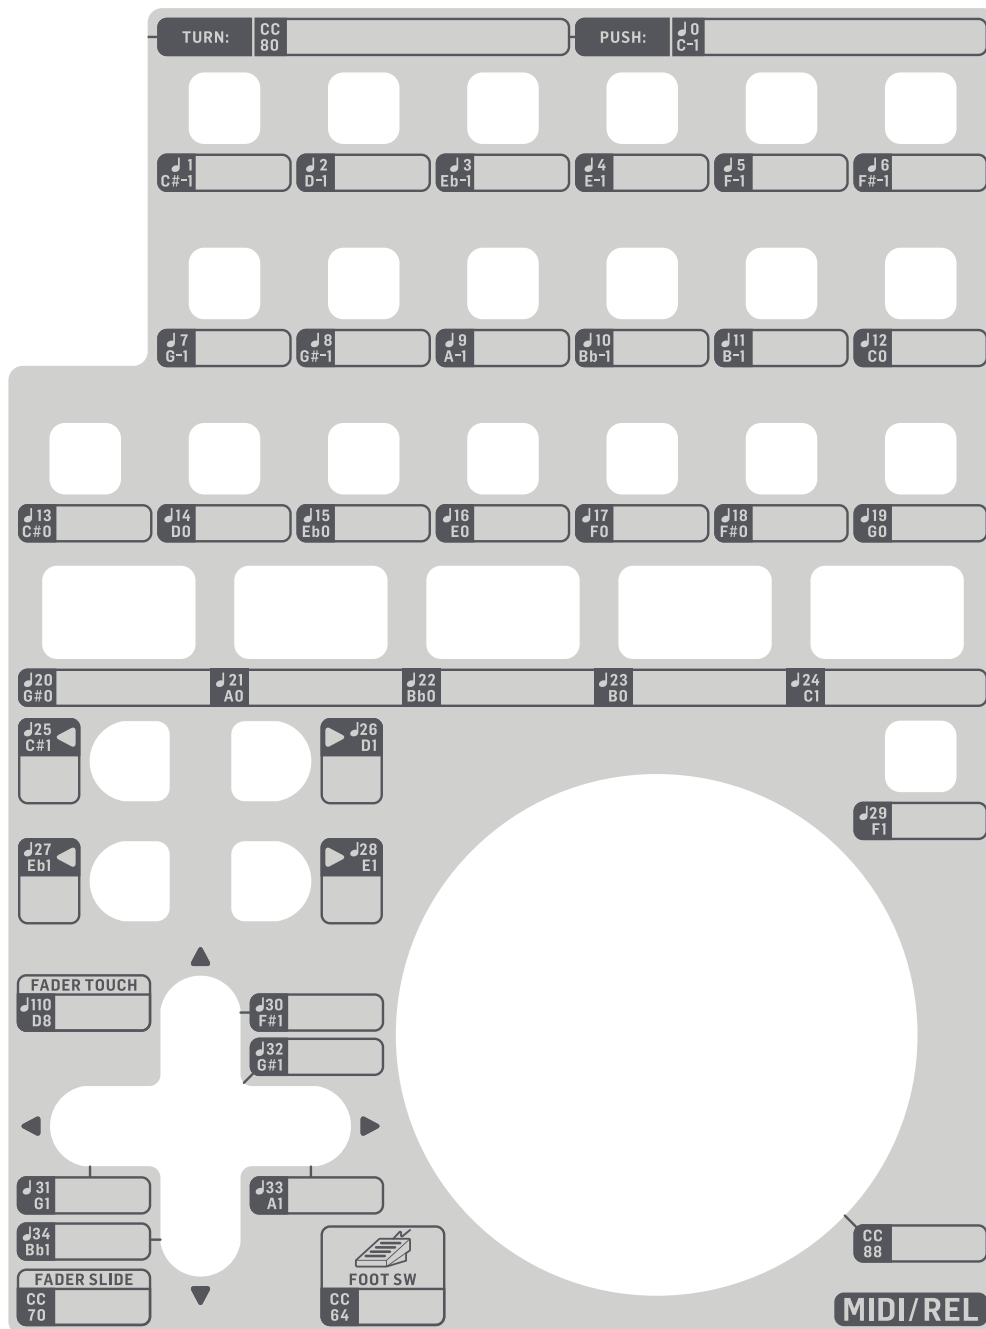

X-TOUCH ONE OVERLAY MIDI/REL