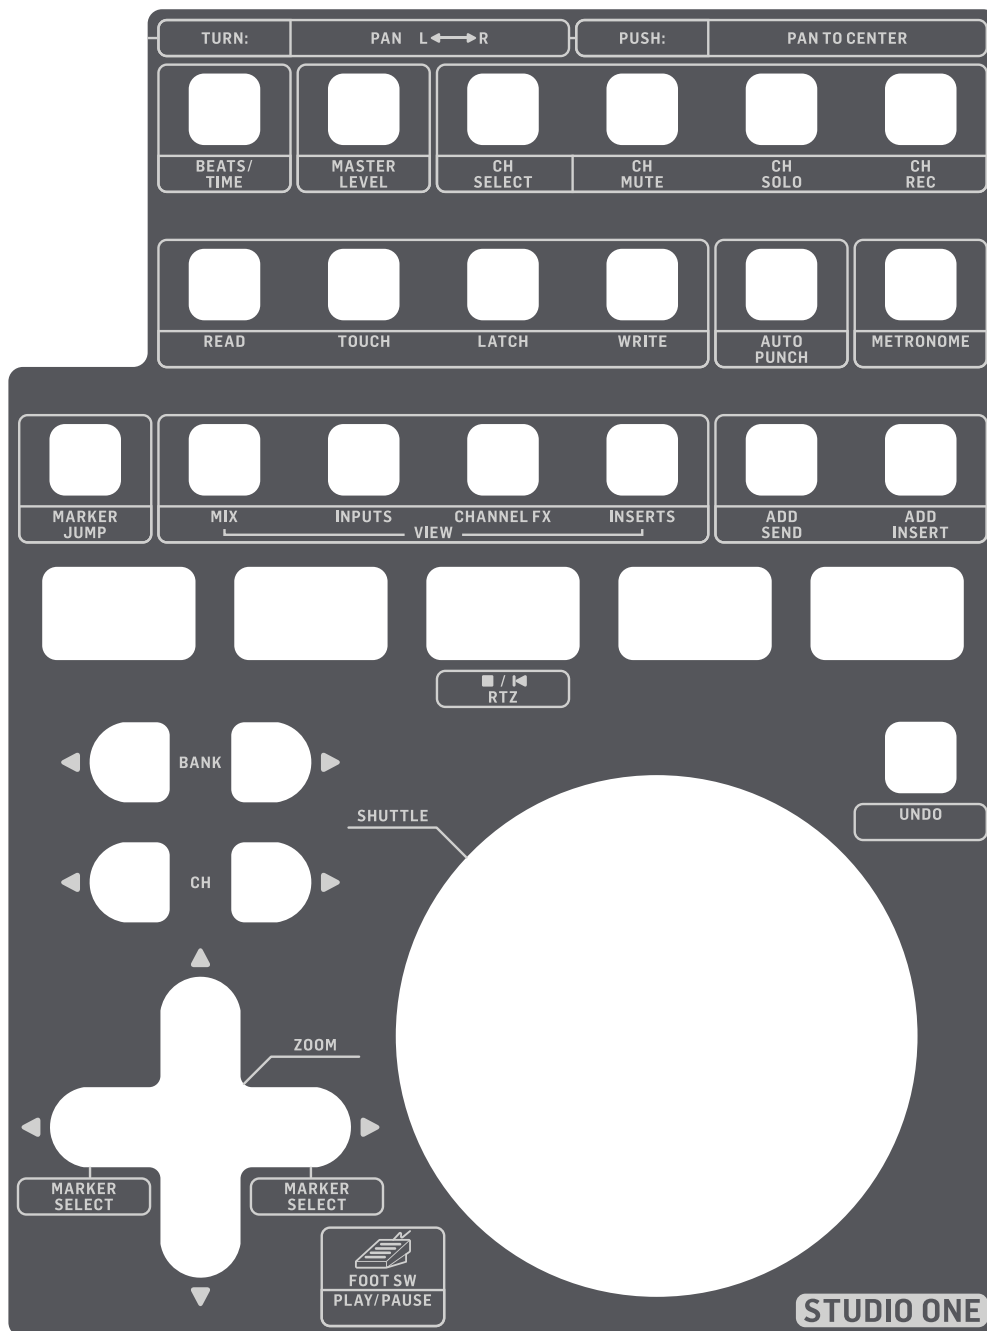

Overlay Template Sheets

X-TOUCH ONE

Universal Control Surface with Touch-Sensitive Motor Fader and LCD Scribble Strip

X-TOUCH ONE OVERLAY LIVE

X-TOUCH ONE OVERLAY CUBASE

X-TOUCH ONE OVERLAY LOGIC

X-TOUCH ONE OVERLAY STUDIO ONE