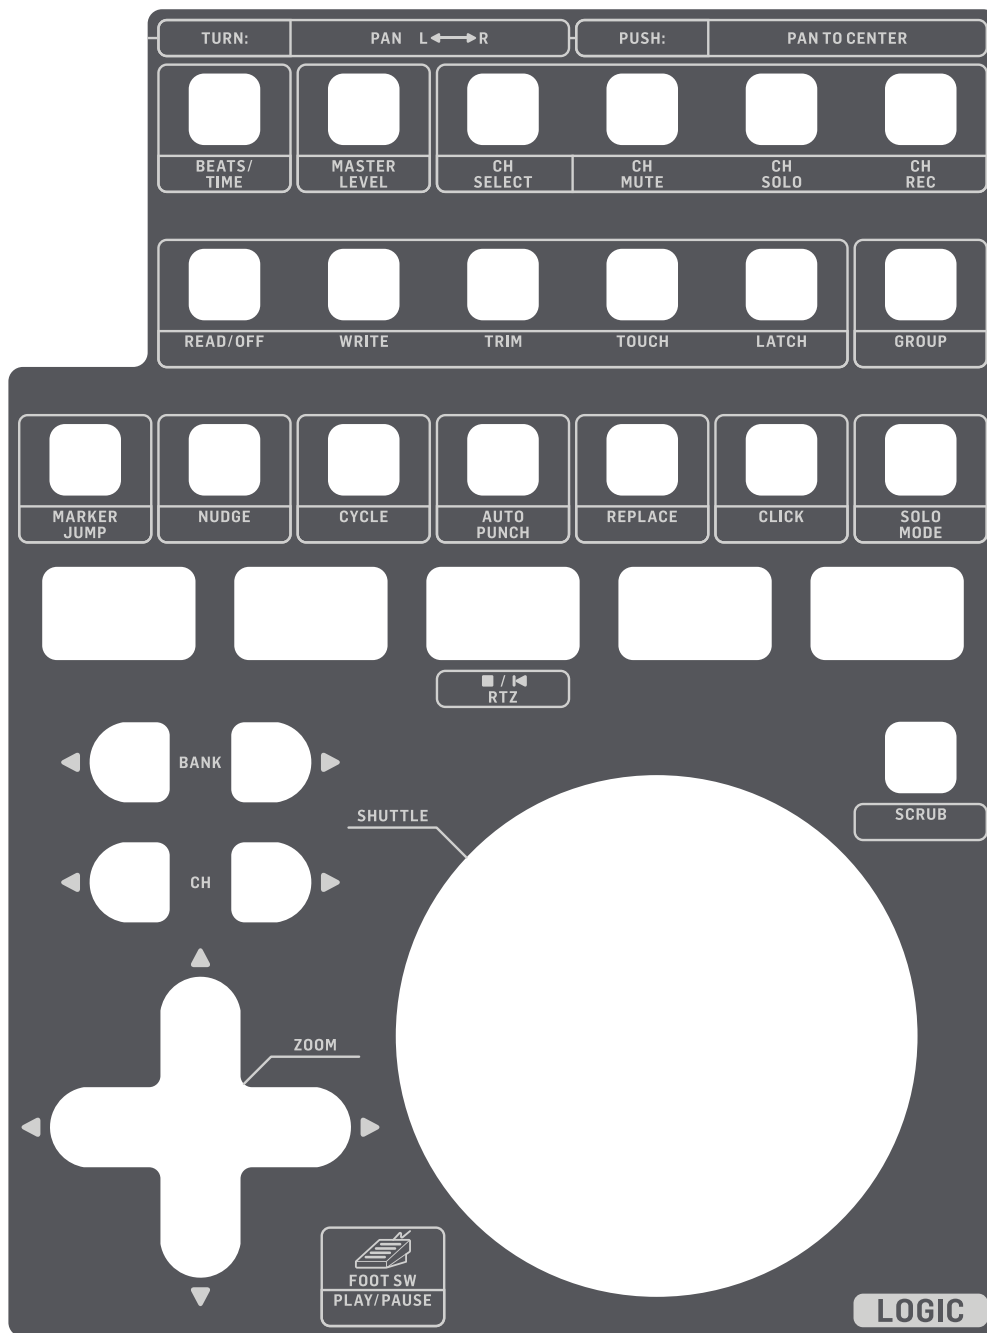

Overlay Template Sheets

X-TOUCH ONE

Universal Control Surface with Touch-Sensitive Motor Fader and LCD Scribble Strip

X-TOUCH ONE OVERLAY LIVE

X-TOUCH ONE OVERLAY CUBASE

X-TOUCH ONE OVERLAY LOGIC

X-TOUCH ONE OVERLAY STUDIO ONE