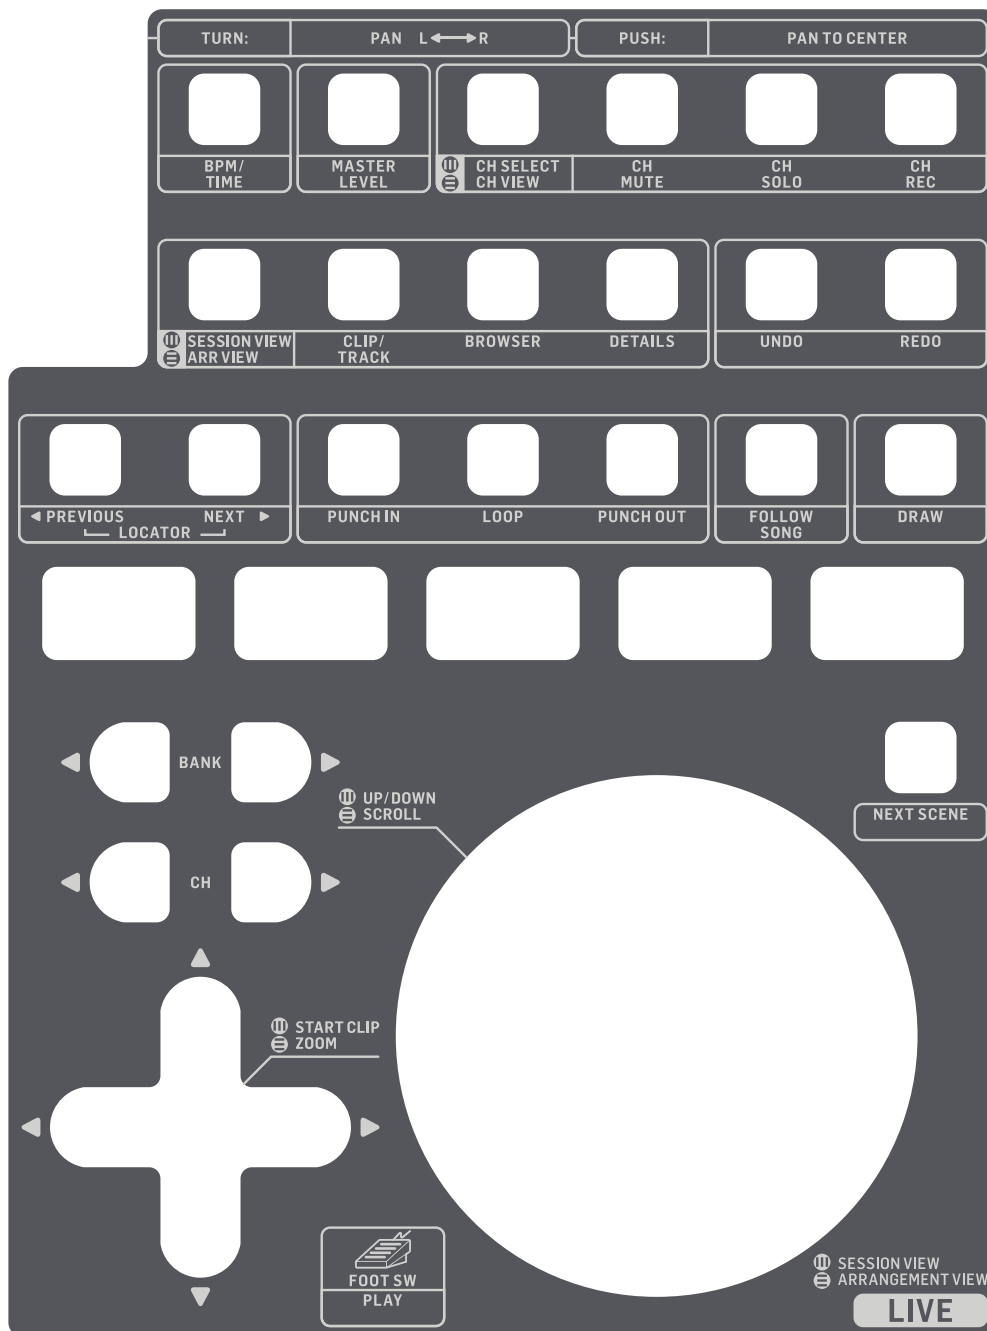

Overlay Template Sheets

X-TOUCH ONE

Universal Control Surface with Touch-Sensitive Motor Fader and LCD Scribble Strip

X-TOUCH ONE OVERLAY LIVE

X-TOUCH ONE OVERLAY CUBASE

X-TOUCH ONE OVERLAY LOGIC

X-TOUCH ONE OVERLAY STUDIO ONE