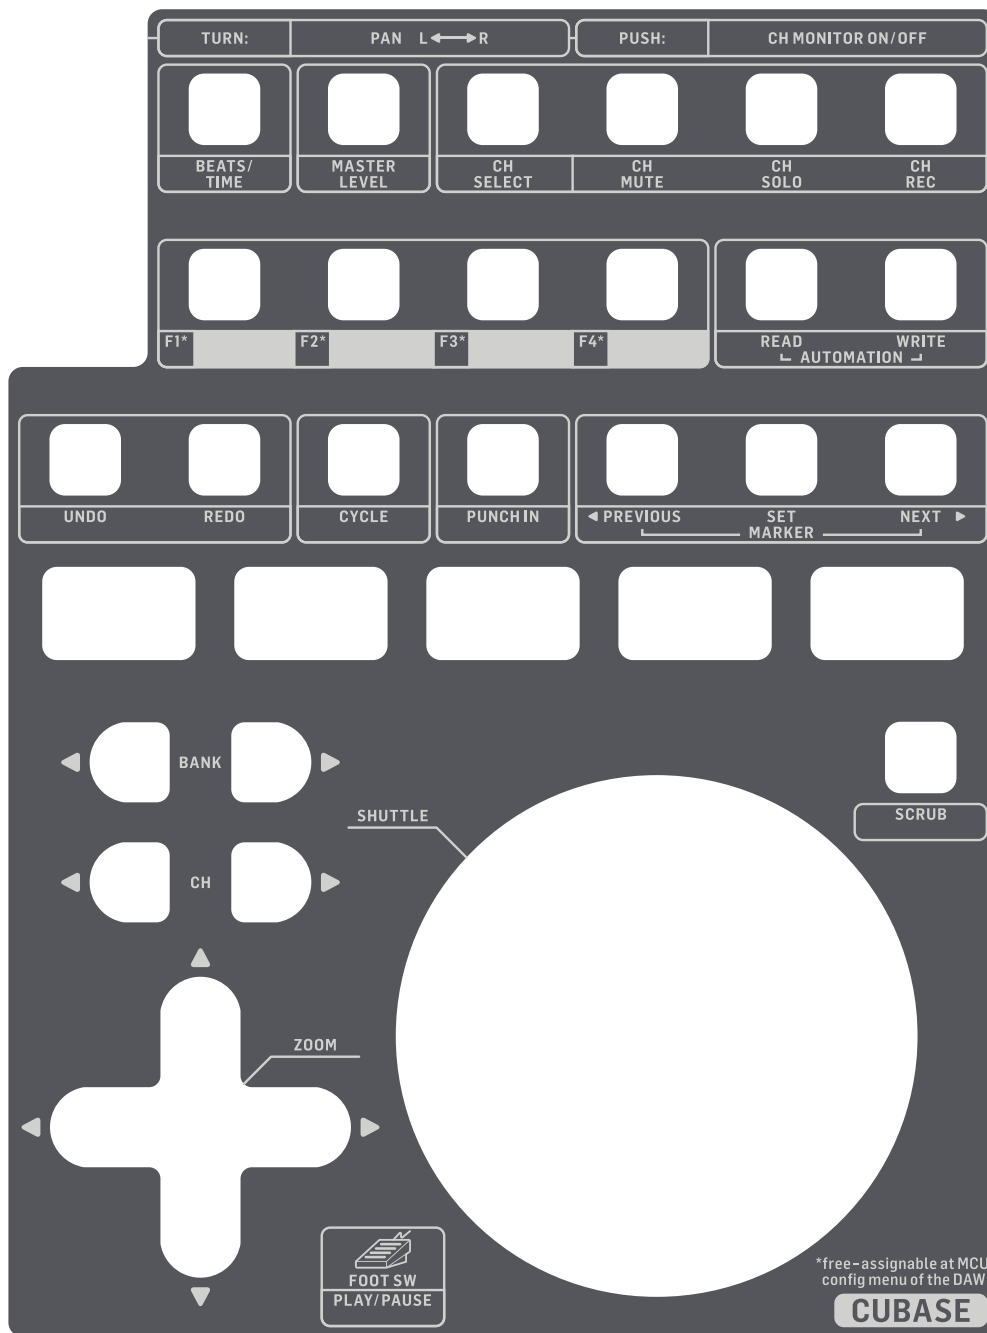

Overlay Template Sheets

X-TOUCH ONE

Universal Control Surface with Touch-Sensitive Motor Fader and LCD Scribble Strip

X-TOUCH ONE OVERLAY LIVE

X-TOUCH ONE OVERLAY CUBASE

X-TOUCH ONE OVERLAY LOGIC

X-TOUCH ONE OVERLAY STUDIO ONE