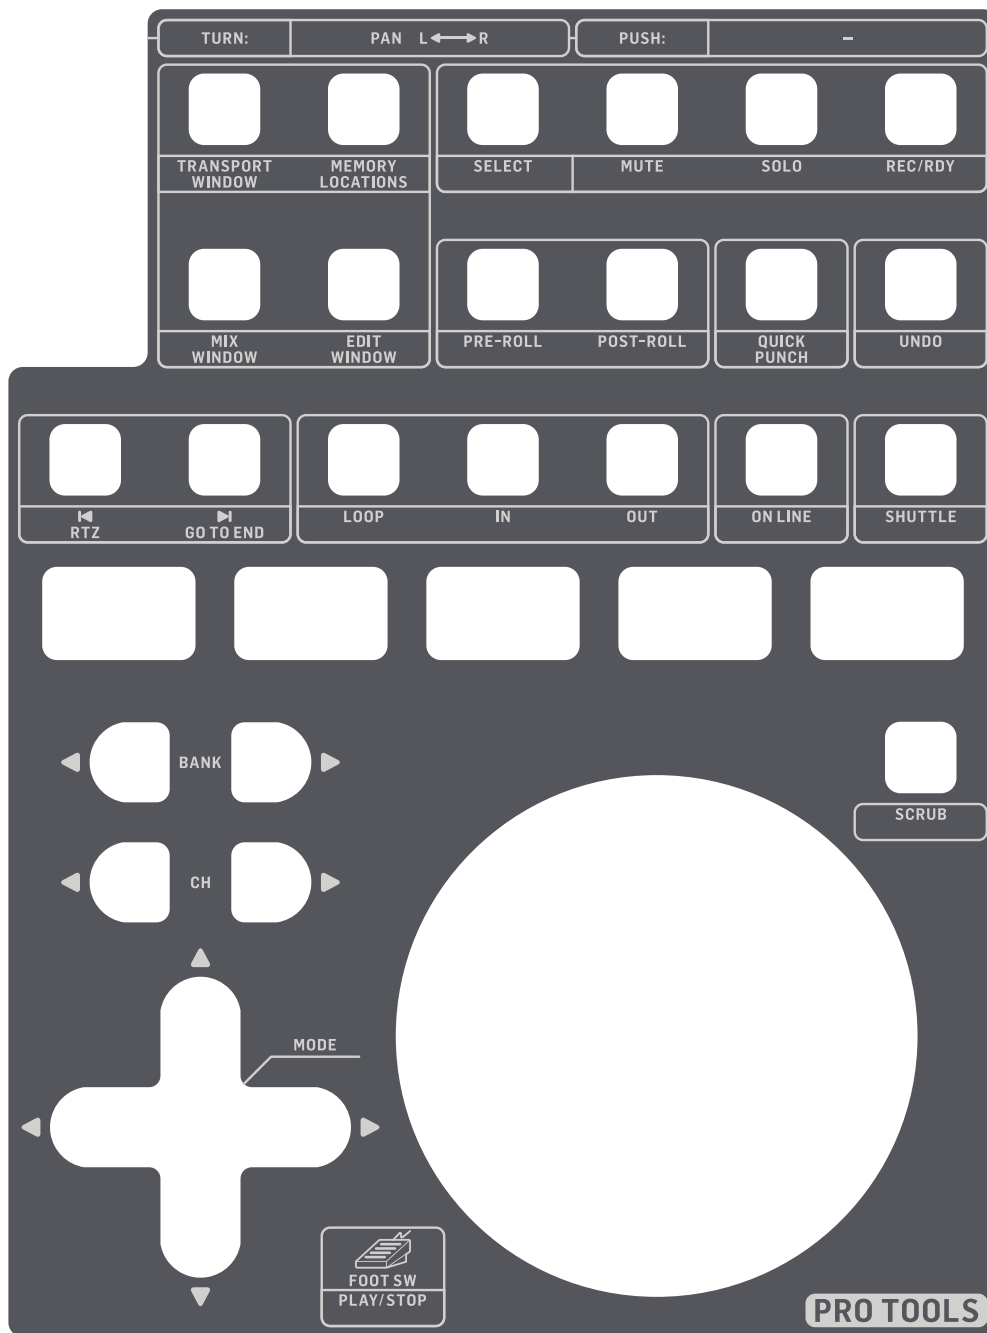

X-TOUCH ONE OVERLAY PRO TOOLS